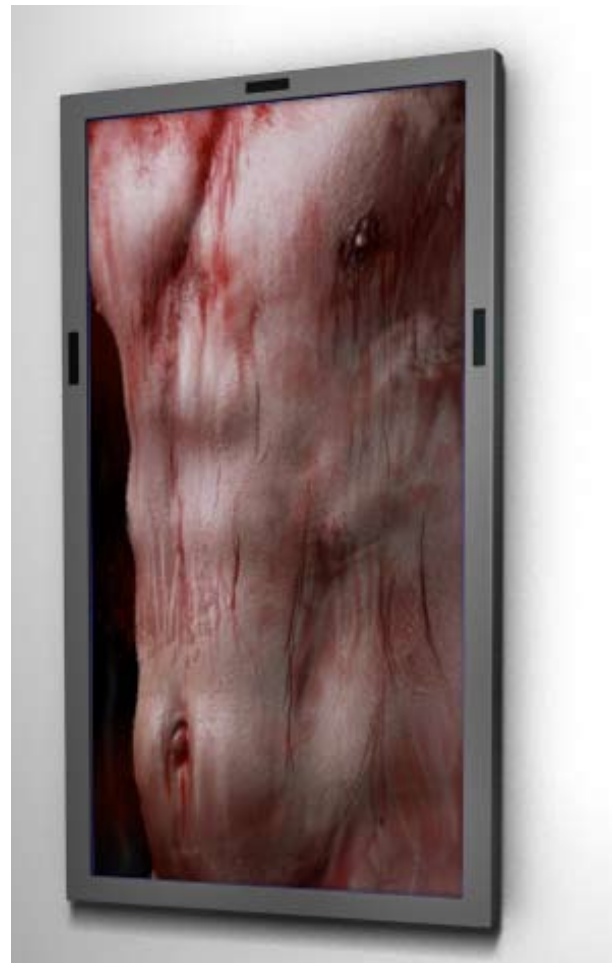

## KNOWING YOU

The work consists of a LCD" screen inserted vertically into a picture frame, while the interaction with the person in front of it is determined by a motion able to catch the approaching of a person. The image of a part of a body (a breathing thorax or a back) is projected on the screen, and the interaction, that is the approaching of the observer, causes a transuding of blood from the body on the screen (or other metamorphosis; for example: man to woman).

The transuding blood increases as the observer approaches: approaching, knowing another person, "costs" in terms of blood.

**TECHNICAL DATA:**

LCD or Plasma display (measure: 42",32", 28" - aspect ratio: 16:9).